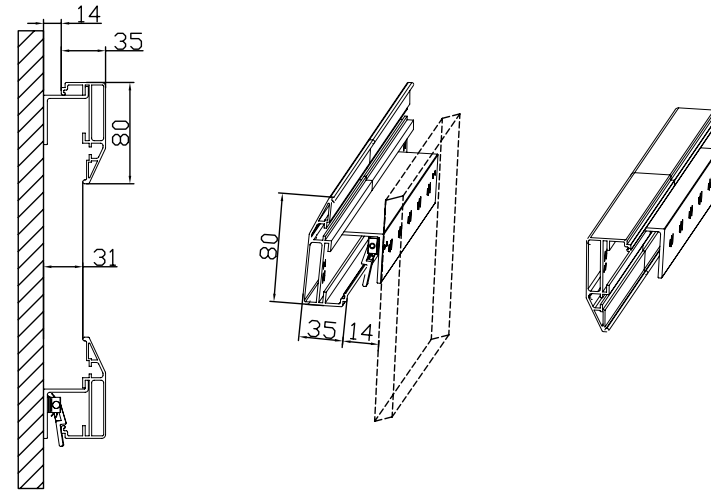

Specifications for 2C Frame IT Cinema Flocked Screen

Features:

- Matt white surface with 1.0 gain
- Aluminum frame with black flocked finish
- Tension bars with fixing lugs to evenly tension the surface
- Aluminum mounting bracket for top and bottom with safety locking system

Product Code	Aspect Ratio	Diagonal Size (inches)	Image Size w x h (mm)	Frame Size w x h (mm)	Frame Size w x h (mm)	Frame Finish	Shipping size w x h x d (mm)	Net Wt (Kg)
2C333	16:9	92"	2035 x 1145	2195 x 1205	2195 x 1305	Black Flocked	2325 x 270 x 175	11
2C334	16:9	100"	2215 x 1245	2375 x 1405	2375 x 1405	Black Flocked	2502 x 270 x 175	12
2C338	16:9	120"	2655 x 1495	2815 x 1655	2655 x 1495	Black Flocked	2944 x 270 x 178	14