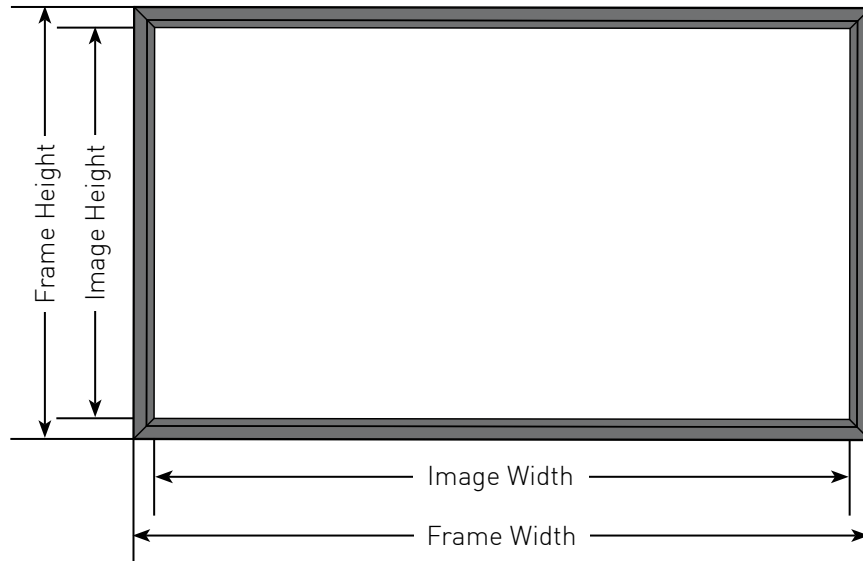

Specifications for 2C Frame IT Cinema Flocked Screen

Features:

- Matt white surface with 1.0 gain
- Aluminum frame with black flocked finish
- Tension bars with fixing lugs to evenly tension the surface
- Aluminum mounting bracket for top and bottom with safety locking system

Product Code	Aspect Ratio	Diagonal Size (inches)	Image Size w x h (mm)	Frame Size w x h (mm)	Frame Size w x h (mm)	Frame Finish	Shipping size w x h x d (mm)	Net Wt (Kg)
2C333	16:9	92"	2035 x 1145	2195 x 1205	2195 x 1305	Black Flocked	2325 x 270 x 175	11
2C334	16:9	100"	2215 x 1245	2375 x 1405	2375 x 1405	Black Flocked	2502 x 270 x 175	12
2C338	16:9	120"	2655 x 1495	2815 x 1655	2655 x 1495	Black Flocked	2944 x 270 x 178	14